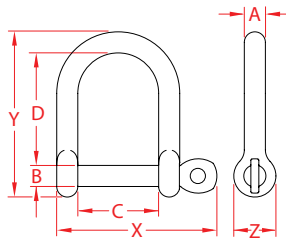

WIDE D SHACKLE WITH SCREW PIN

316 STAINLESS STEEL

Import

Precision
Cast

ITEM	A (size)	B	C	D	X (height)	Y (length)	Z (width)	WLL (lb)	WT (lb)	PACKAGING TYPE	EACH (qty)	INNER (qty)	CARTON (qty)	UPC
S0114-0006	1/4"	0.24"	0.92"	1.31"	1.83"	1.89"	0.49"	750	0.07	POLYBAG	1	10	350	791506028710
S0114-0008	5/16"	0.32"	1.11"	1.22"	2.17"	2.02"	0.60"	1,000	0.15	POLYBAG	1	10	200	791506028727
S0114-0010	3/8"	0.40"	1.54"	2.14"	3.04"	3.12"	0.78"	1,200	0.33	POLYBAG	1	10	80	791506028734
S0114-0012	1/2"	0.47"	1.89"	2.59"	3.54"	3.63"	0.94"	1,500	0.52	POLYBAG	1	1	50	791506028741

NOTE:
ALL DIMENSIONS ARE NOMINAL (+/- 3%) AND ARE SUBJECT TO CHANGE WITHOUT NOTICE.